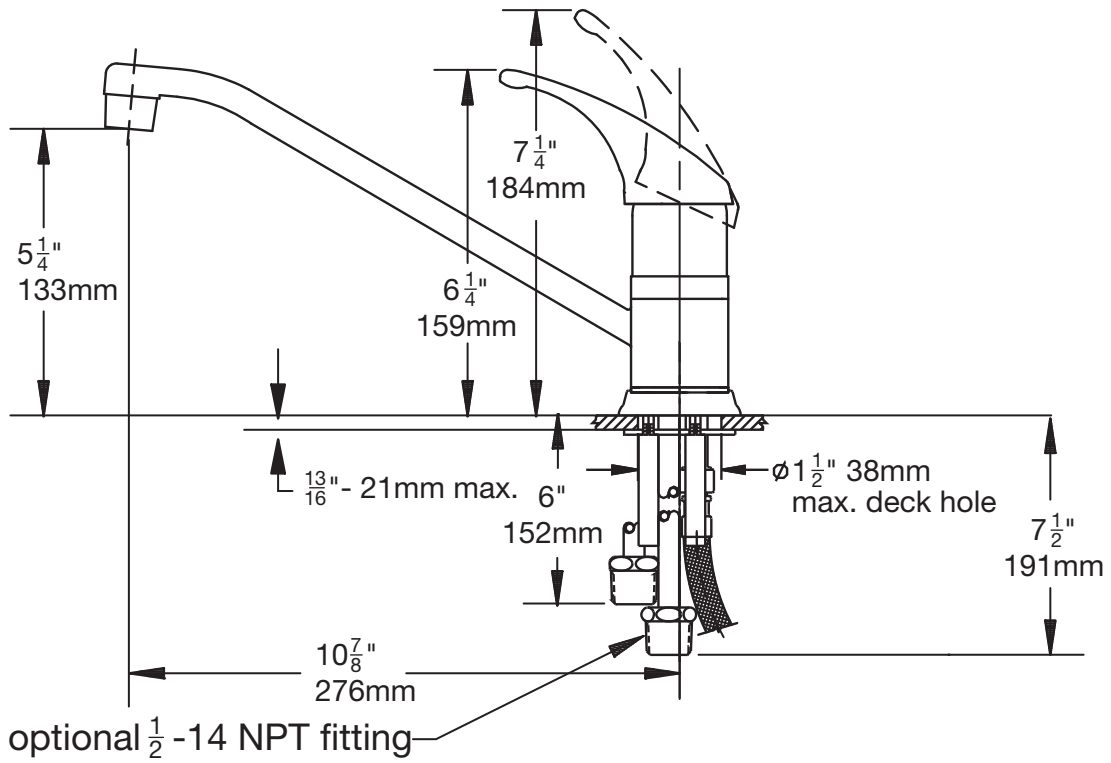

- Supply has 3/8 inch copper tubing, 8-inch centers
- Metal construction, polished chrome finish
- 2.2 gpm (8.3 L/min) standard flow rate

Standards / Certifications

ASME A112.18.1/CSA B125.1
NSF/ANSI 61.9, NSF/ANSI 372

Dimensions *Origins Kitchen Faucet, S-23*

Note: Dimensions subject to change without notice.

Dimensions *Origins Kitchen Faucet, S-23-W*

Note: Dimensions subject to change without notice.

Dimensions *Origins Kitchen Faucet, S-23-SM-10*

Note: Dimensions subject to change without notice.

Dimensions *Origins Kitchen Faucet, S-23-BH*

Note: Dimensions subject to change without notice.

Dimensions *Origins Kitchen Faucet, S-23-SM*

Note: Dimensions subject to change without notice.