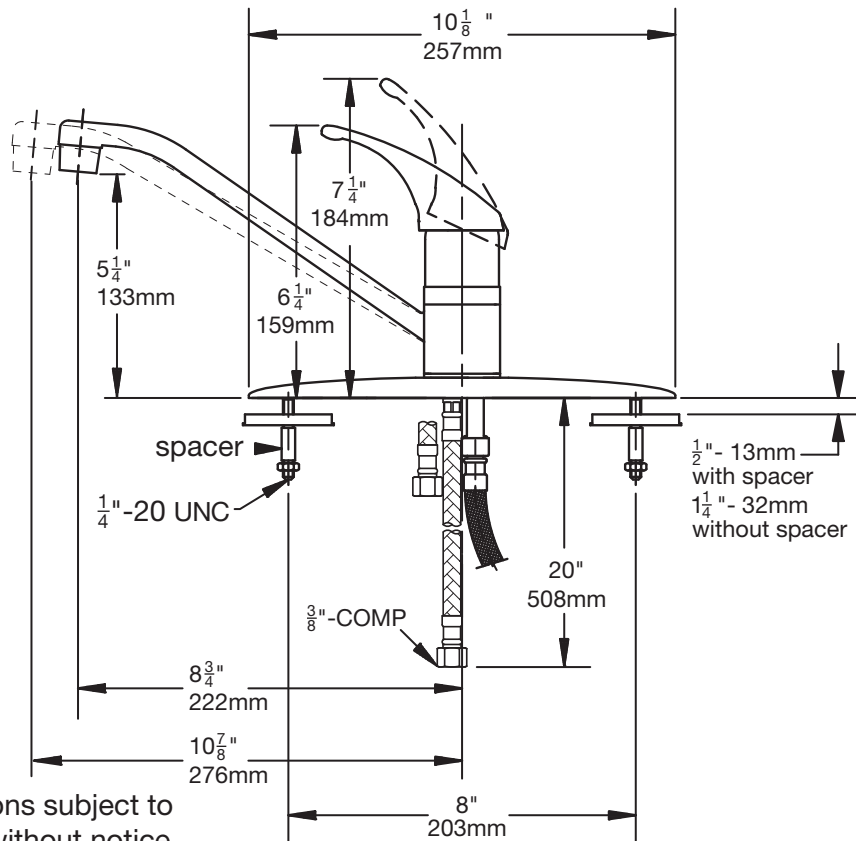

- Supply has 3/8 inch copper tubing, 8-inch centers
- Metal construction, polished chrome finish
- 2.2 gpm (8.3 L/min) standard flow rate

Standards / Certifications

ASME A112.18.1/CSA B125.1
NSF/ANSI 61.9, NSF/ANSI 372

Dimensions *Origins Kitchen Faucet, S-23*

Note: Dimensions subject to change without notice.

Dimensions *Origins Kitchen Faucet, S-23-W*

Note: Dimensions subject to change without notice.

Dimensions *Origins Kitchen Faucet, S-23-SM-10*

Note: Dimensions subject to change without notice.

Dimensions *Origins Kitchen Faucet, S-23-BH*

Note: Dimensions subject to change without notice.

Dimensions *Origins Kitchen Faucet, S-23-SM*

Note: Dimensions subject to change without notice.