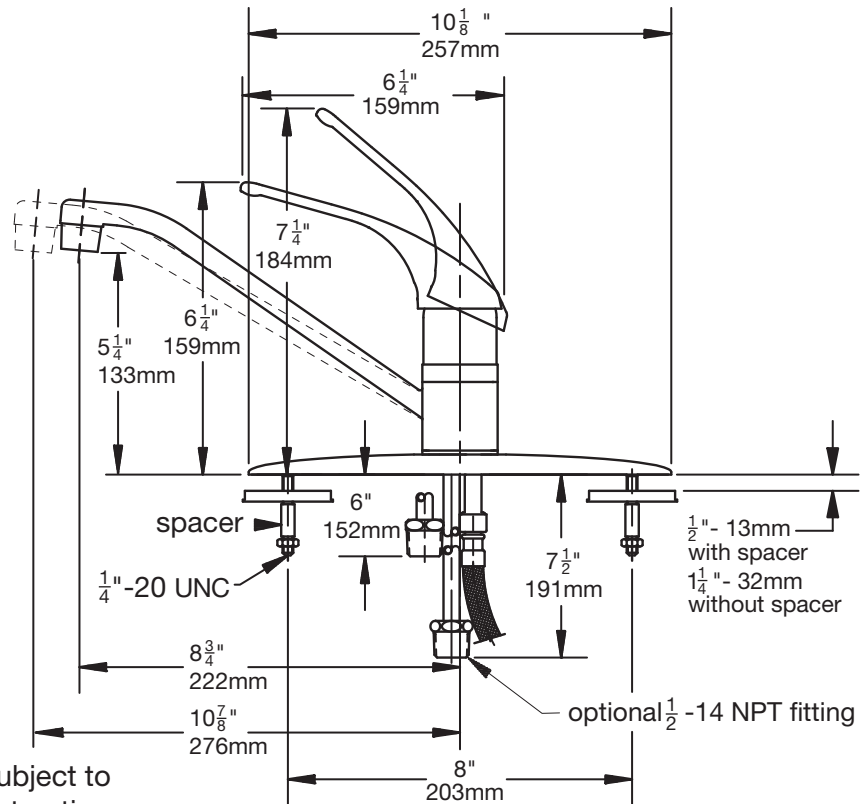

- Supply has 3/8 inch copper tubing, 8-inch centers
- Metal construction, polished chrome finish
- 2.2 gpm (8.3 L/min) standard flow rate

Standards / Certifications

ASME A112.18.1/CSA B125.1
NSF/ANSI 61.9, NSF/ANSI 372

Dimensions *Origins Kitchen Faucet, S-23*

Note: Dimensions subject to change without notice.

Dimensions *Origins Kitchen Faucet, S-23-W*

Note: Dimensions subject to change without notice.

Dimensions *Origins Kitchen Faucet, S-23-SM-10*