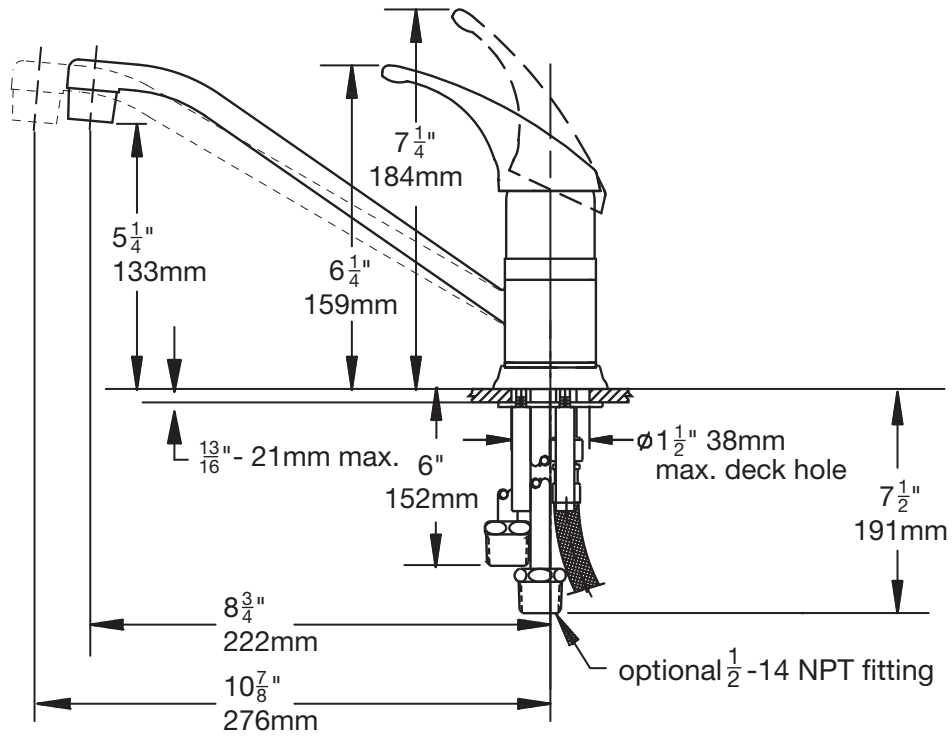

- Supply has 3/8 inch copper tubing, 8-inch centers
- Metal construction, polished chrome finish
- 2.2 gpm (8.3 L/min) standard flow rate

Standards / Certifications

ASME A112.18.1/CSA B125.1
NSF/ANSI 61.9, NSF/ANSI 372

Dimensions *Origins Kitchen Faucet, S-23*

Note: Dimensions subject to change without notice.

Dimensions *Origins Kitchen Faucet, S-23-W*

Note: Dimensions subject to change without notice.

Dimensions *Origins Kitchen Faucet, S-23-SM-10*

Note: Dimensions subject to change without notice.

Dimensions *Origins Kitchen Faucet, S-23-BH*

Note: Dimensions subject to change without notice.

Dimensions *Origins Kitchen Faucet, S-23-SM*

Note: Dimensions subject to change without notice.