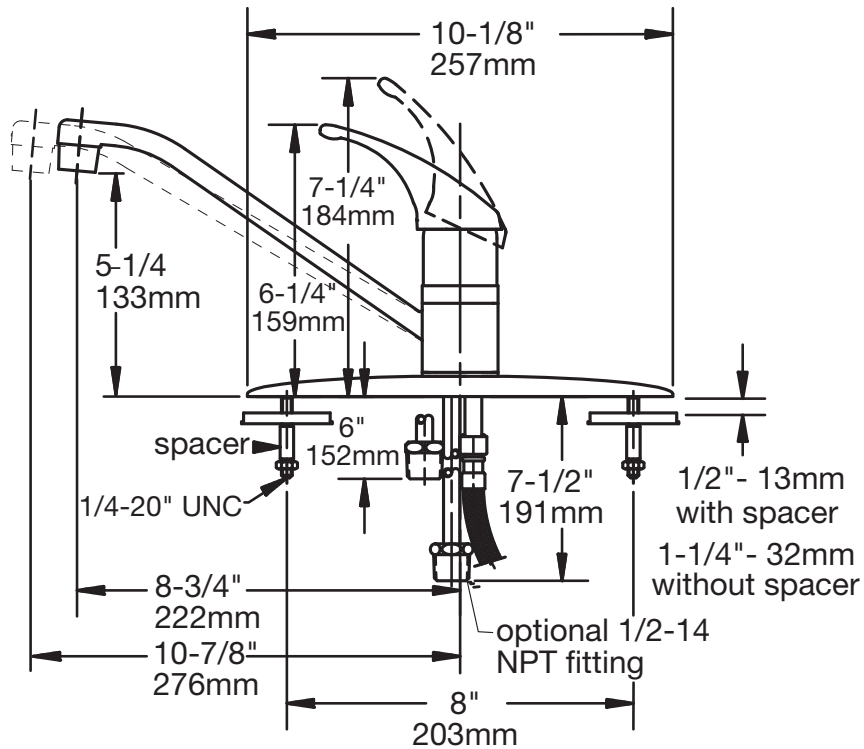

- Supply has 3/8 inch copper tubing, 8-inch centers
- Metal construction, polished chrome finish
- 2.2 gpm (8.3 L/min) standard flow rate

Standards / Certifications

ASME A112.18.1/CSA B125.1
NSF/ANSI 61.9, NSF/ANSI 372

Dimensions *Origins Kitchen Faucet, S-23*

Note: Dimensions subject to change without notice.

Dimensions *Origins Kitchen Faucet, S-23-W*

Note: Dimensions subject to change without notice.

Dimensions *Origins Kitchen Faucet, S-23-SM-10*